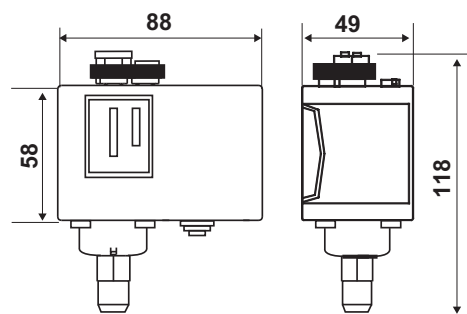

Dimensions (mm)

	Range bar	Differential* bar	Sensitive element max. pressure bar	Connection G 1/4	Protection degree	Availability
B13BN	0,3 ÷ 4	0,1 ÷ 0,5	6	male	IP40	in stock
B13CN	1 ÷ 10	0,3 ÷ 1,5	16	male	IP40	in stock

WATERPROOF CASING EXECUTION

Dimensions (mm)

	Range bar	Differential* bar	Sensitive element max. pressure bar	Connection G 1/4	Protection degree	Availability
B13BNY	0,3 ÷ 4	0,1 ÷ 0,5	6	male	IP65	in stock
B13CNY	1 ÷ 10	0,3 ÷ 1,5	16	male	IP65	in stock