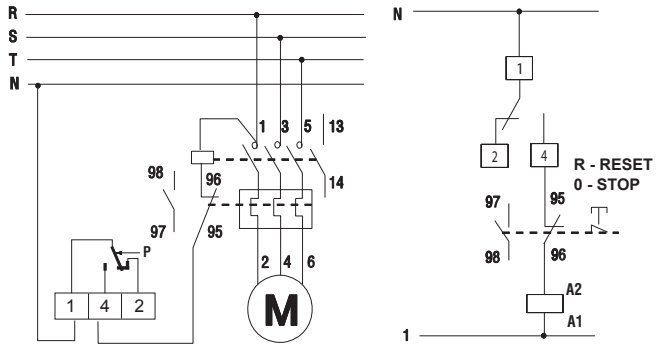

1 Bar = 100Kpa *The differential must be deducted from the range value.

ELECTRICAL FEATURES

Snap action SPDT microswitch contacts in AgCdO.

Nominal insulation tension	Ui 415V~		
Continuous duty nominal current	Ith 16A		
Operating nominal current Ie	220V~	380/415V~	
Resistive load	AC-1	-	16A
Inductive load	AC-3	-	6A
Continuous current	DC-13	0,2A	-

EXAMPLE OF ELECTRICAL WIRING

HOMOLOGATION AND STANDARDS

Complies with EN 60947-1 and 60947-5-1 standards.

CE 0497

INSTALLATION

Direct installation on the pipe.
Pressure element connection G 1/4.

OPERATION

When pressure increases: 1-2 opens, 1-4 closes.

FEATURES

- Adjustable differential.
- Metallic bellows sensing element, not suitable for corrosive liquids that affect copper alloys.
- Metallic frame.
- Cover in shockproof thermoplastic material.
- Output connections with PVC cable gland.
- Maximum temperature of the controlled fluid: 100°C.
- Pressure switch body admissible temperature: -35÷60°C.
- Storage and transport temperature: -35÷60°C.
- Unit weight 0,38 Kg B13BN.
- Unit weight 0,39 Kg B13CN.