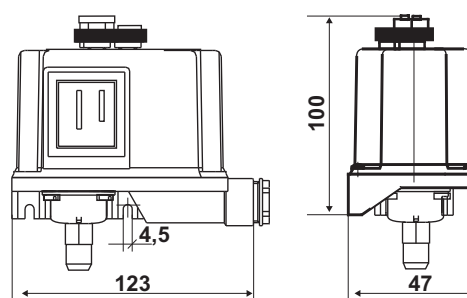

Dimensions (mm)

	Range bar	Differential* bar	Sensitive element max. pressure bar	Connection G 1/4	Protection degree	Availability
B13BN	0,3 ÷ 4	0,1 ÷ 0,5	6	male	IP40	in stock
B13CN	1 ÷ 10	0,3 ÷ 1,5	16	male	IP40	in stock

WATERPROOF CASING EXECUTION

Dimensions (mm)

	Range bar	Differential* bar	Sensitive element max. pressure bar	Connection G 1/4	Protection degree	Availability
B13BNY	0,3 ÷ 4	0,1 ÷ 0,5	6	male	IP65	in stock
B13CNY	1 ÷ 10	0,3 ÷ 1,5	16	male	IP65	in stock