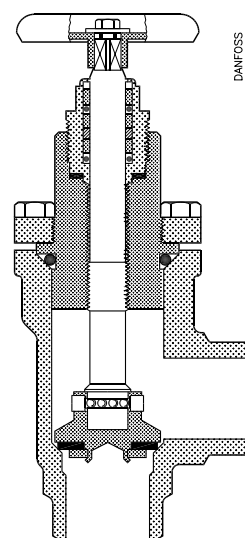

Fig. 1, Small, SVA 3-15

Fig. 2, Medium/large, SVA 10 - 40

Description	Type	Size 3-10 Small (1/8 - 3/8 in.)	Size 15-20 Medium (1/2 - 3/4 in.)	Size 25-40 Large (1 - 1 1/2 in.)
		Code no.	Code no.	Code no.
<b>Spare part kit, cone</b>	all	<b>148B4069</b>	<b>148B4052</b>	<b>148B4000</b>
Pos. 5 Cone complete incl. steel balls and Allen screw 13 O-ring for housing/bonnet Allen key				
<b>Spare part kit, for bonnet and cap (dismounting set)</b>	all	<b>148B4070</b>	<b>148B4053</b>	<b>148B4008</b>
Pos. 13 O-ring for housing/bonnet 18 Gasket for cap				
<b>Repair kit, complete set of gaskets</b>	ST	<b>148B4071</b>	<b>148B4054</b>	<b>148B4016</b>
Pos. 5 Cone complete incl. steel balls and Allen screw 8 Packing gland incl. gaskets 13 O-ring for housing/bonnet 18 Gasket for cap Allen key	LT	-	<b>148B4055</b>	<b>148B4024</b>
<b>Packing gland incl. gaskets (with O-rings)</b>	ST	<b>148B4072</b>	<b>148B4056</b>	<b>148B4032</b>
Pos. 8 Packing gland incl. gaskets				
<b>Packing gland incl. gaskets (with teflon sealing and O-ring)</b>	LT	-	<b>148B4057</b>	<b>148B4037</b>
Pos. 8 Packing gland incl. gaskets				
<b>Handwheel incl. screw and washer</b>	-	<b>148B4073</b>	<b>148B4060</b>	<b>148B4062</b>
Pos. 14 Handwheel incl. nut and washer				
<b>Cap incl. gasket</b>	-	<b>148B4074</b>	<b>148B4075</b>	<b>148B4076</b>
Pos. 17 Cap incl. gasket				
<b>Top complete</b>	-	<b>148B4194</b>	<b>148B4199<sup>1</sup></b> <b>148B4195<sup>2</sup></b>	<b>148B4200<sup>1</sup></b> <b>148B4196<sup>2</sup></b>
Pos. 13 O-ring for housing/bonnet (10 pcs.)	-	<b>148B4143</b>	<b>148B4112<sup>1</sup></b> <b>148B4144<sup>2</sup></b>	<b>148B4213<sup>1</sup></b> <b>148B4145<sup>2</sup></b>
<b>Grease for packing gland (tube)</b>	-	<b>2452+143</b>	<b>2452+143</b>	<b>2452+143</b>

SVA-ST: Standard -50 / +150°C (-58 / +302°F)  
 SVA-LT: Low temperature -60 / +150°C (-76 / +302°F)  
 Top complete: valve without housing

<sup>1</sup> After January 2003  
<sup>2</sup> Before January 2003