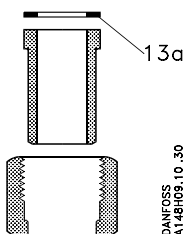

Fig. 1, QDV 15

Fig. 2, Fittings for hose connection-outlet incl. O-ring

Fig. 3, Fittings for welding connection-outlet incl. gasket

		Size 15 (1/2 in.)
Description		Code no.
<b>Spare part kit, cone</b>		
Pos. 4	Cone for complete incl. steel balls and Allen screw	<b>148B3048</b>
7	Gasket for housing/bonnet Allen key	
<b>Repair kit, complete set of gaskets</b>		
Pos. 4	Cone for complete incl. steel balls and Allen screw	<b>2453+092</b>
6a	Gaskets complete for packing gland	
7	Gasket for housing/bonnet	
12a	O-ring hose connection	
13a	Gasket for nipple connection Allen key	
<b>Packing gland incl. gaskets (with O-rings)</b>		
Pos. 6	Packing gland incl. gaskets	<b>148B4056</b>
<b>Grease for packing gland (tube)</b>		
		<b>2452+143</b>
<b>Optional extra</b>		
<b>Fittings for hose connection-outlet incl. O-ring, fig. 2</b>		<b>2469+065</b>
<b>Fittings for welding connection-outlet incl. gasket, fig. 3</b>		<b>2469+066</b>