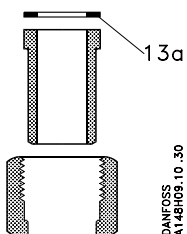

Fig. 1, QDV 15

Fig. 2, Fittings for hose connection-outlet incl. O-ring

Fig. 3, Fittings for welding connection-outlet incl. gasket

		Size 15 (1/2 in.)
Description		Code no.
Spare part kit, cone		
Pos. 4	Cone for complete incl. steel balls and Allen screw	148H3048
7	Gasket for housing/bonnet Allen key	
Repair kit, complete set of gaskets		
Pos. 4	Cone for complete incl. steel balls and Allen screw	2453+092
6a	Gaskets complete for packing gland	
7	Gasket for housing/bonnet	
12a	O-ring hose connection	
13a	Gasket for nipple connection Allen key	
Packing gland incl. gaskets (with O-rings)		148B4056
Pos. 6	Packing gland incl. gaskets	
Grease for packing gland (tube)		2452+143
Optional extra		
Fittings for hose connection-outlet incl. O-ring, fig. 2		2469+065
Fittings for welding connection-outlet incl. gasket, fig. 3		2469+066