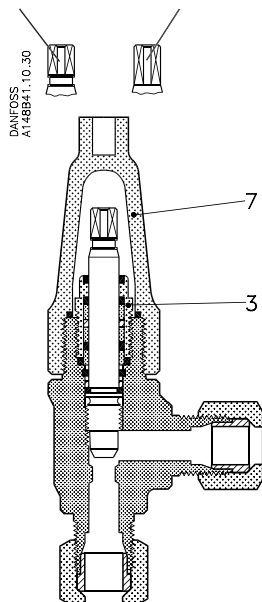

New versions of SNV valves with groove at the top of the spindle **have back seating.**

Old versions of SNV valves without groove at the top of the spindle **have no back seating.**

Fig. 1, SNV 8

Fig. 2, Welding nipple incl. O-ring

Fig. 3, Threaded nipple incl. gasket

Fig. 4, Blind nut incl. gasket

Description	Type	Code no.	Size 8 (5/16 in.)
Packing gland incl. gaskets* (with O-rings) Pos. 3 Packing gland incl. gaskets	all	148B4072	
Cap incl. gasket Pos. 7 Cap incl. gasket	-	148B4074	
Grease for packing gland (tube)	-	2452+143	
*) Note: If further parts are necessary – renew the complete valve.			

Accessories			
Welding nipple incl. O-ring , fig. 2	CD-WN-TN-T	2469-008	
Threaded nipple incl. gasket , fig. 3	CD-WN-TN-T	2469+022	
Blind nut incl. gasket , fig. 4	NPT	2469+056	